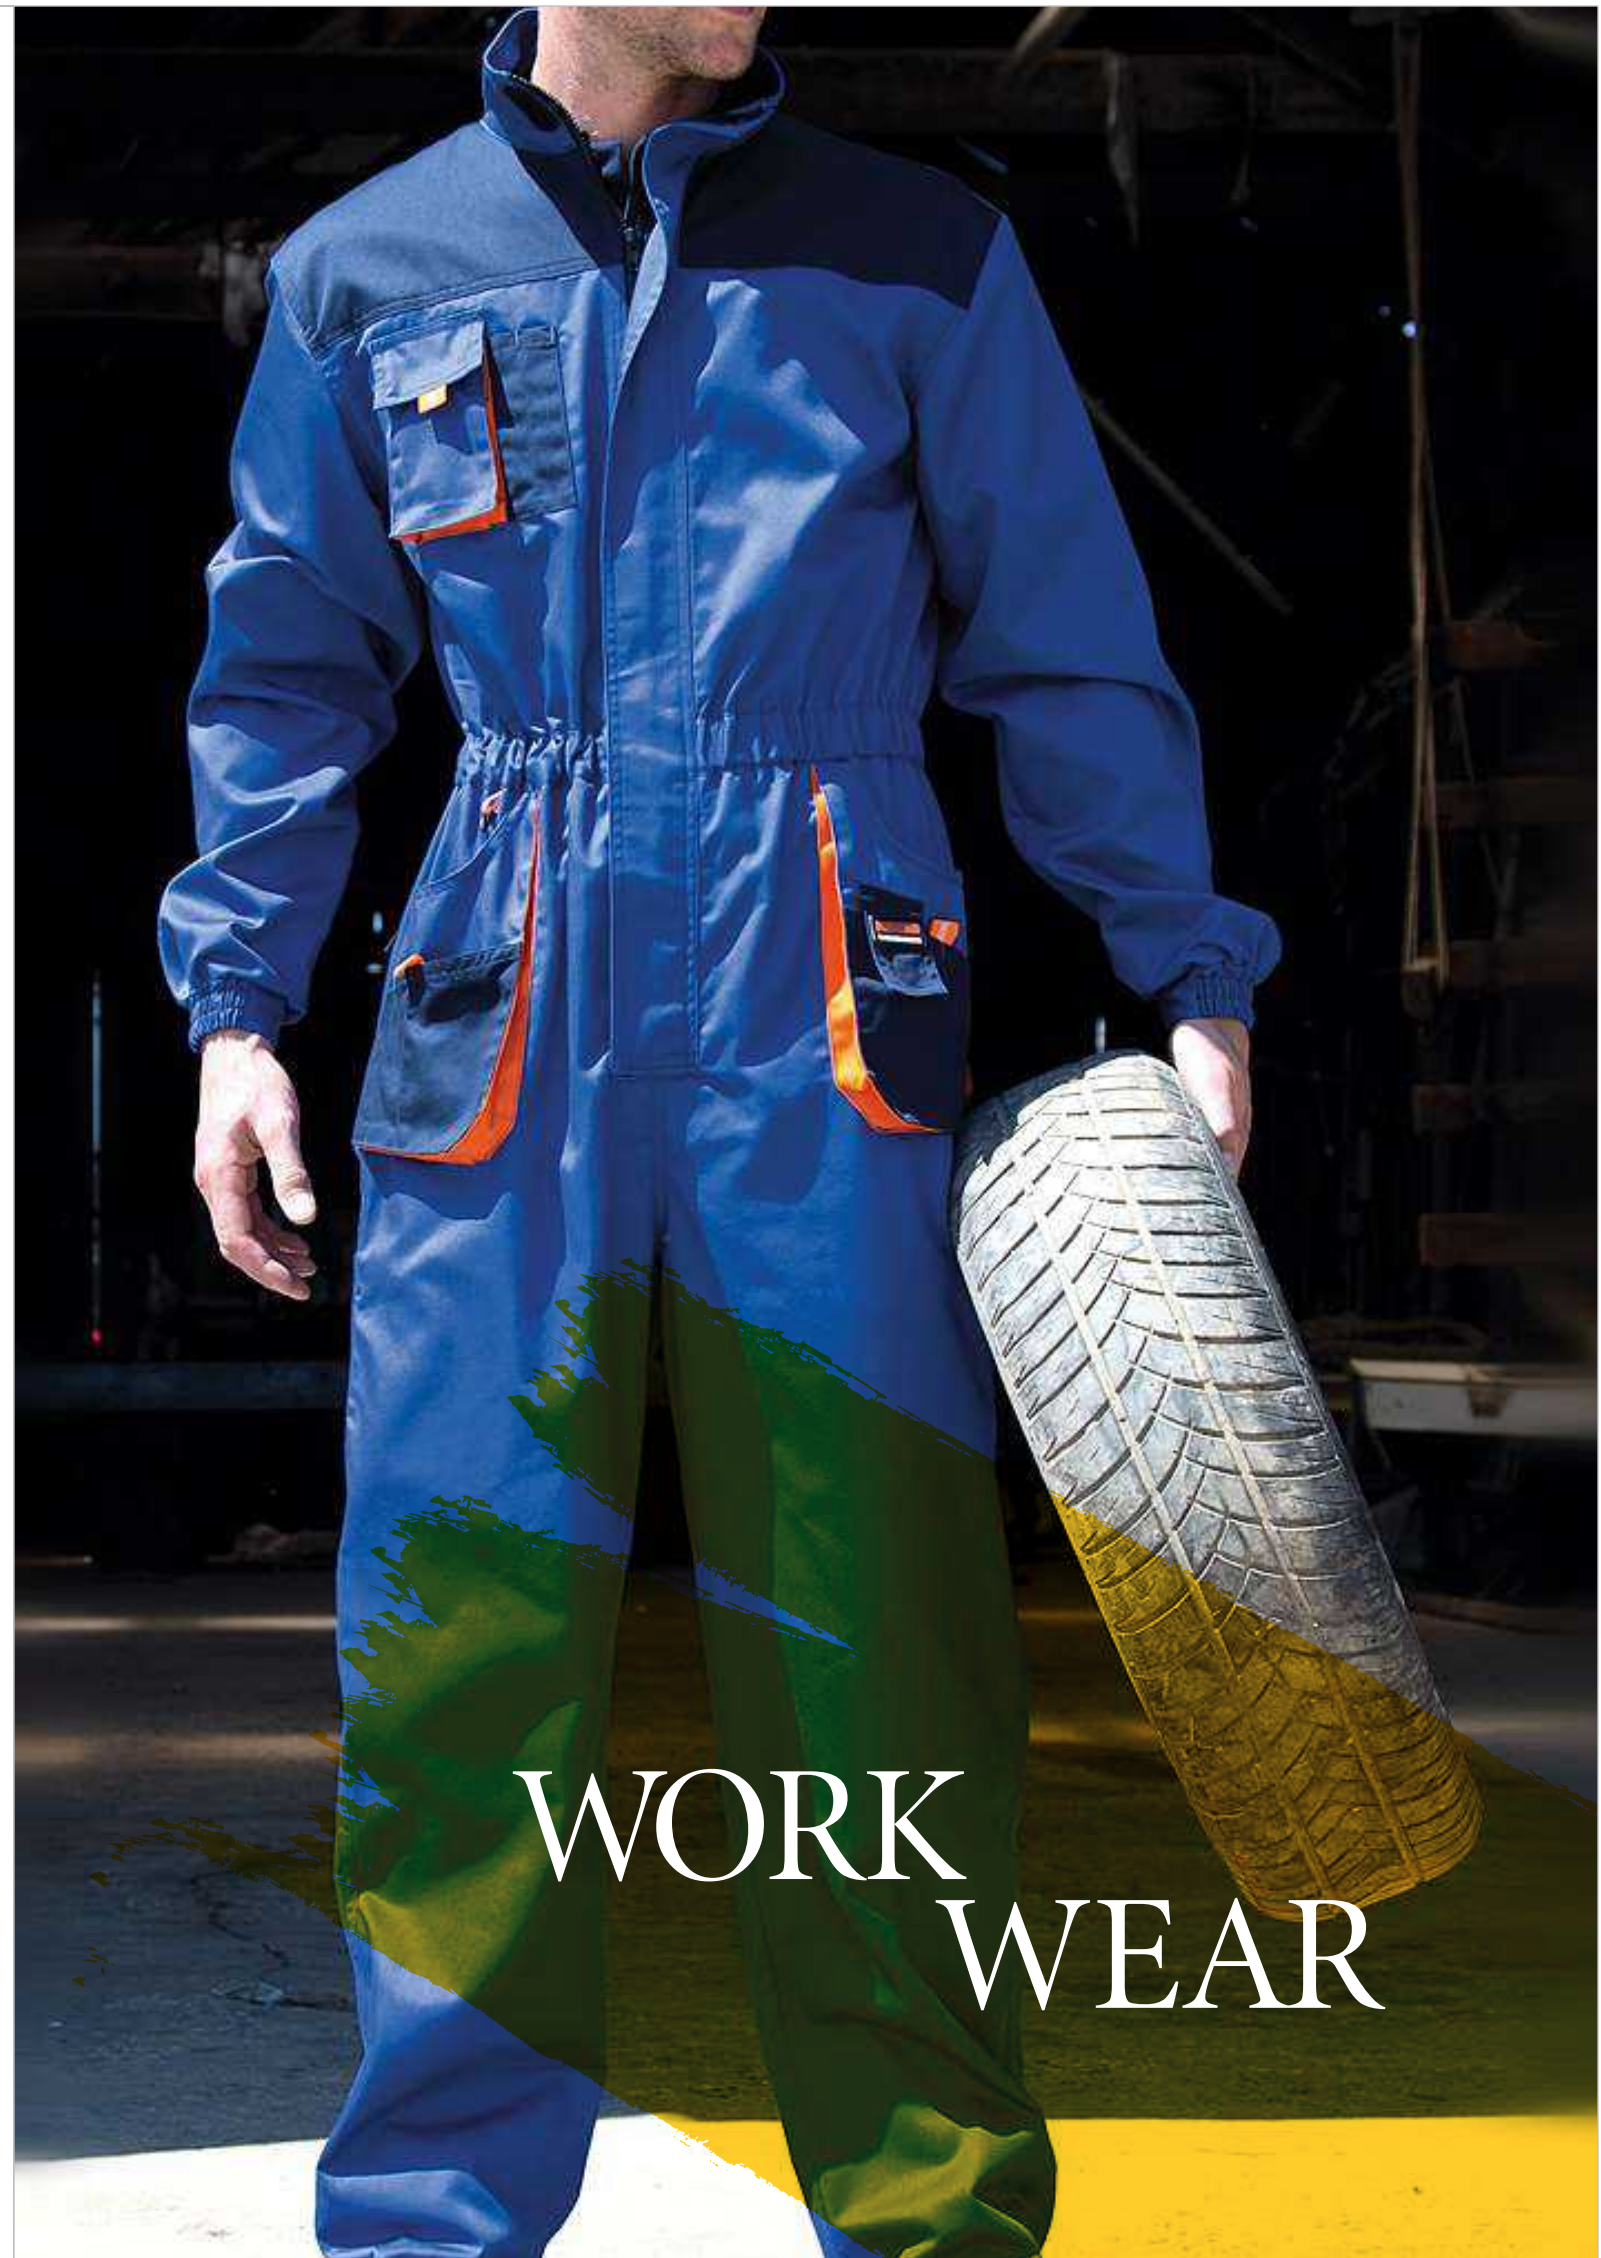

SPECIAL SCRUB SUITS

CODE: 0026

DESCRIPTION:
42% Polyester
33% Recycle Polyester
19% Viscose
6% Elastin
210gsm Weight

WORK
WEAR